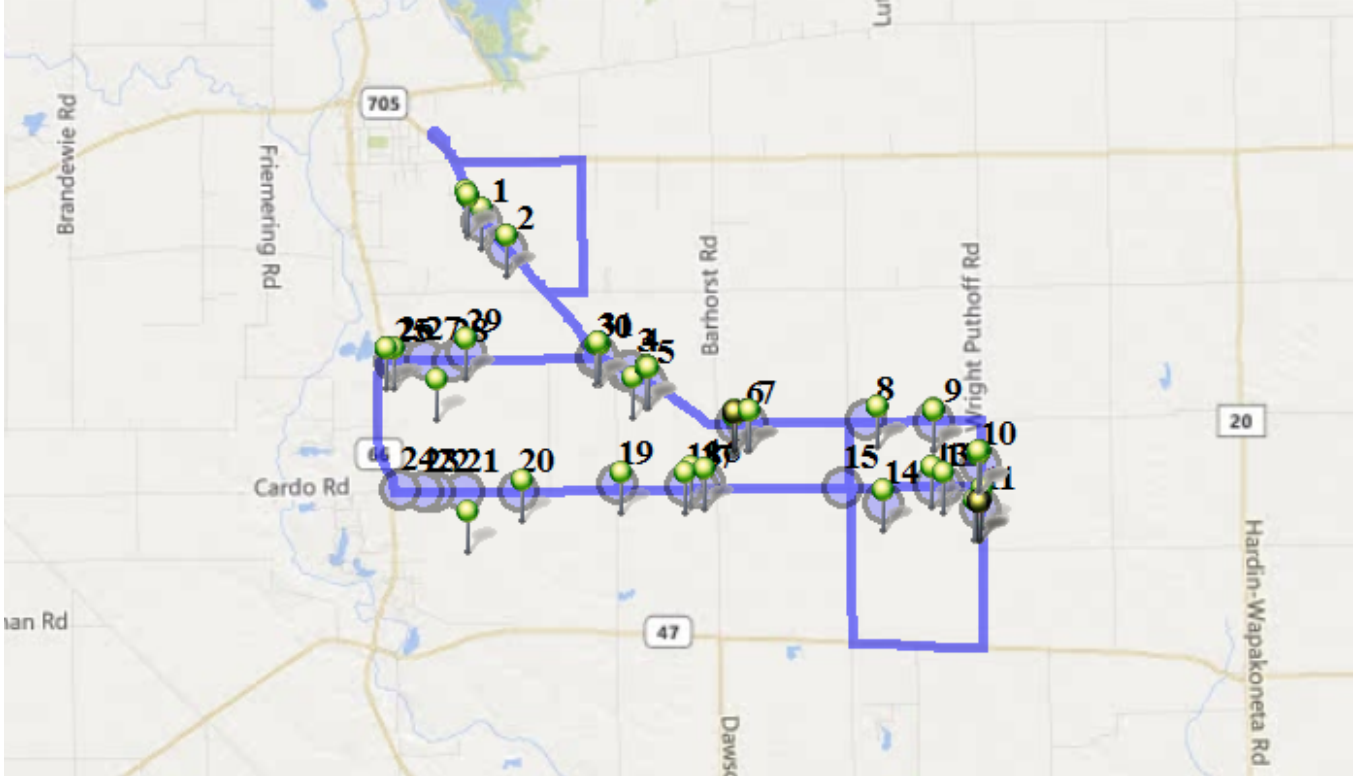

Run - Bus #7 PM

8/1/2020 - ∞

Driver: Sturwold, Carrie

Vehicle: Bus #7

Mon, Tue, Wed, Thu, Fri

Time: 26 min

Distance: 26.07 mi

Students: 0 / 87

Description: PM Route

Map

#1 - 3:19 PM - / 9611 Dawson Rd

9 Dropoff

#2 - 3:20 PM - / 9395 Dawson Rd

3 Dropoff

#3 - 3:21 PM - / 8361 Dawson Rd

1 Dropoff

#4 - 3:22 PM - / 8344 Dawson Rd

12 Dropoff

#5 - 3:23 PM - / 8261 Dawson Rd

#6 - 3:24 PM - / 6144 Cisco Rd

4 Dropoff

#7 - 3:25 PM - / 6240 Cisco Rd

8 Dropoff

#8 - 3:26 PM - / 7215 Cisco Rd

3 Dropoff

#31 - 3:44 PM - / 8526 DAWSON RD

3 Dropoff